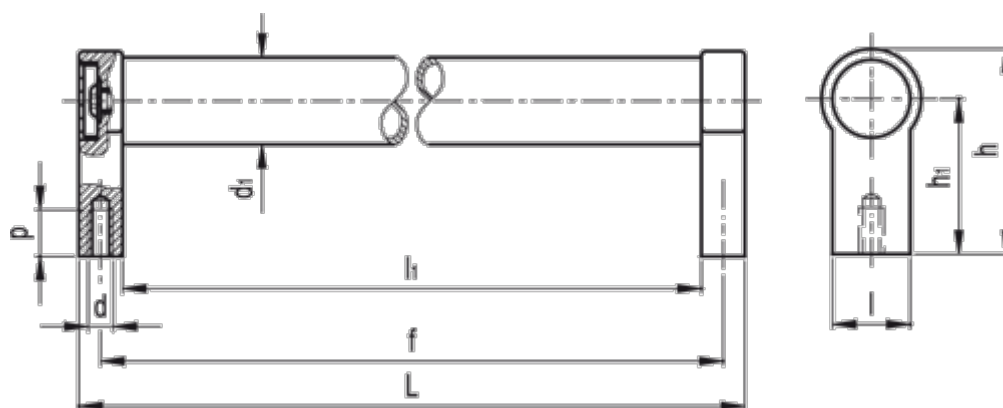

Data Sheet

Article number: 20568301000

Description: E+G Tubular handle GN333.1-30-1000-A-SW
A Mounting from back

Measures

d = M8

d1 = 30

f = 1000

h = 68

h1 = 51

L = 1017

l1 = 983

p = 15